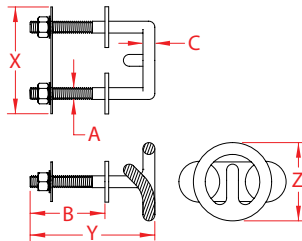

## 316 STAINLESS STEEL

Import

Precision  
Cast

Wire  
Formed

ITEM	A	B	C	X (height)	Y (length)	Z (width)	WT (lb)	PACKAGING TYPE	EACH (qty)	INNER (qty)	CARTON (qty)	UPC
S3588-0065	0.38"	2.38"	0.37"	3.38"	3.92"	2.46"	0.62	POLYBAG	1	1	40	791506056386

**NOTE:**  
**NUTS AND WASHERS ARE INCLUDED.**  
**ALL DIMENSIONS ARE NOMINAL (+/- 3%) AND ARE SUBJECT TO CHANGE WITHOUT NOTICE.**